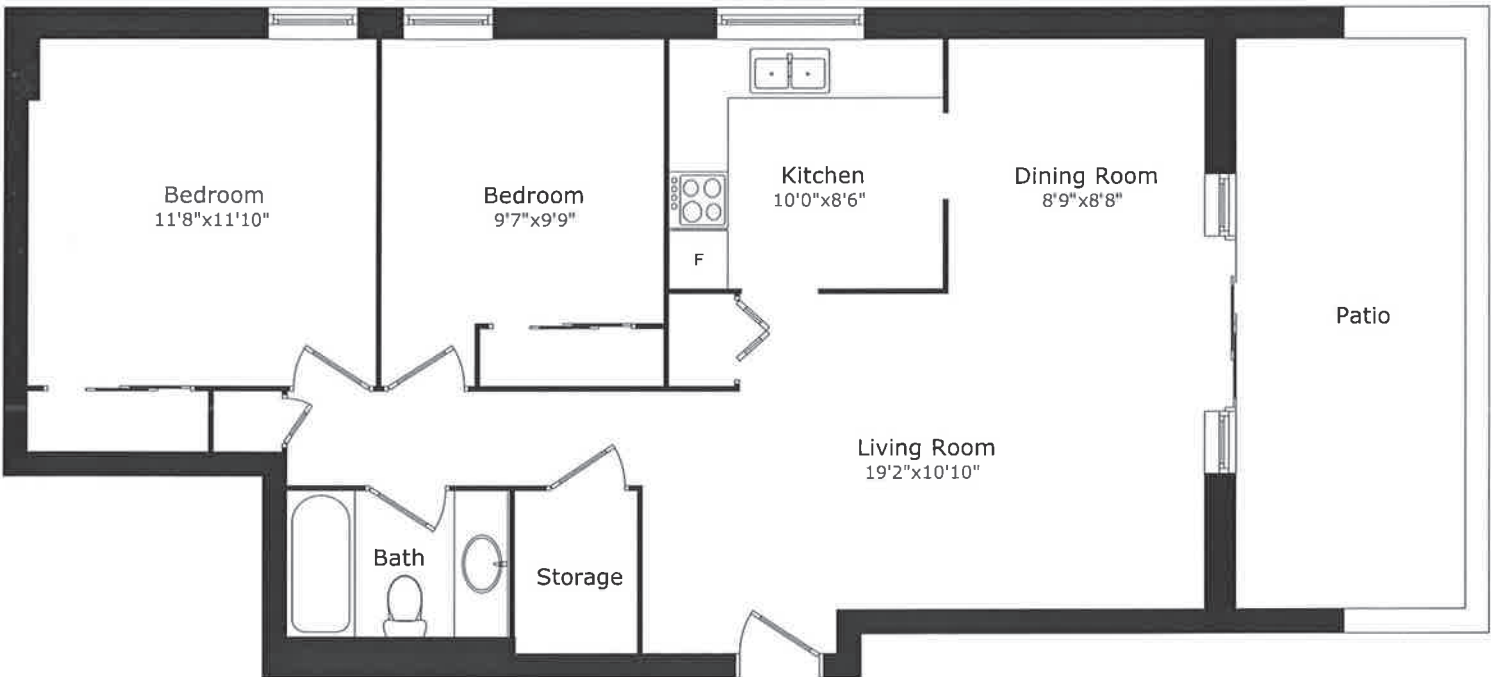

# 2740 Jane Street 2 Bedroom

759.2 sq.ft.